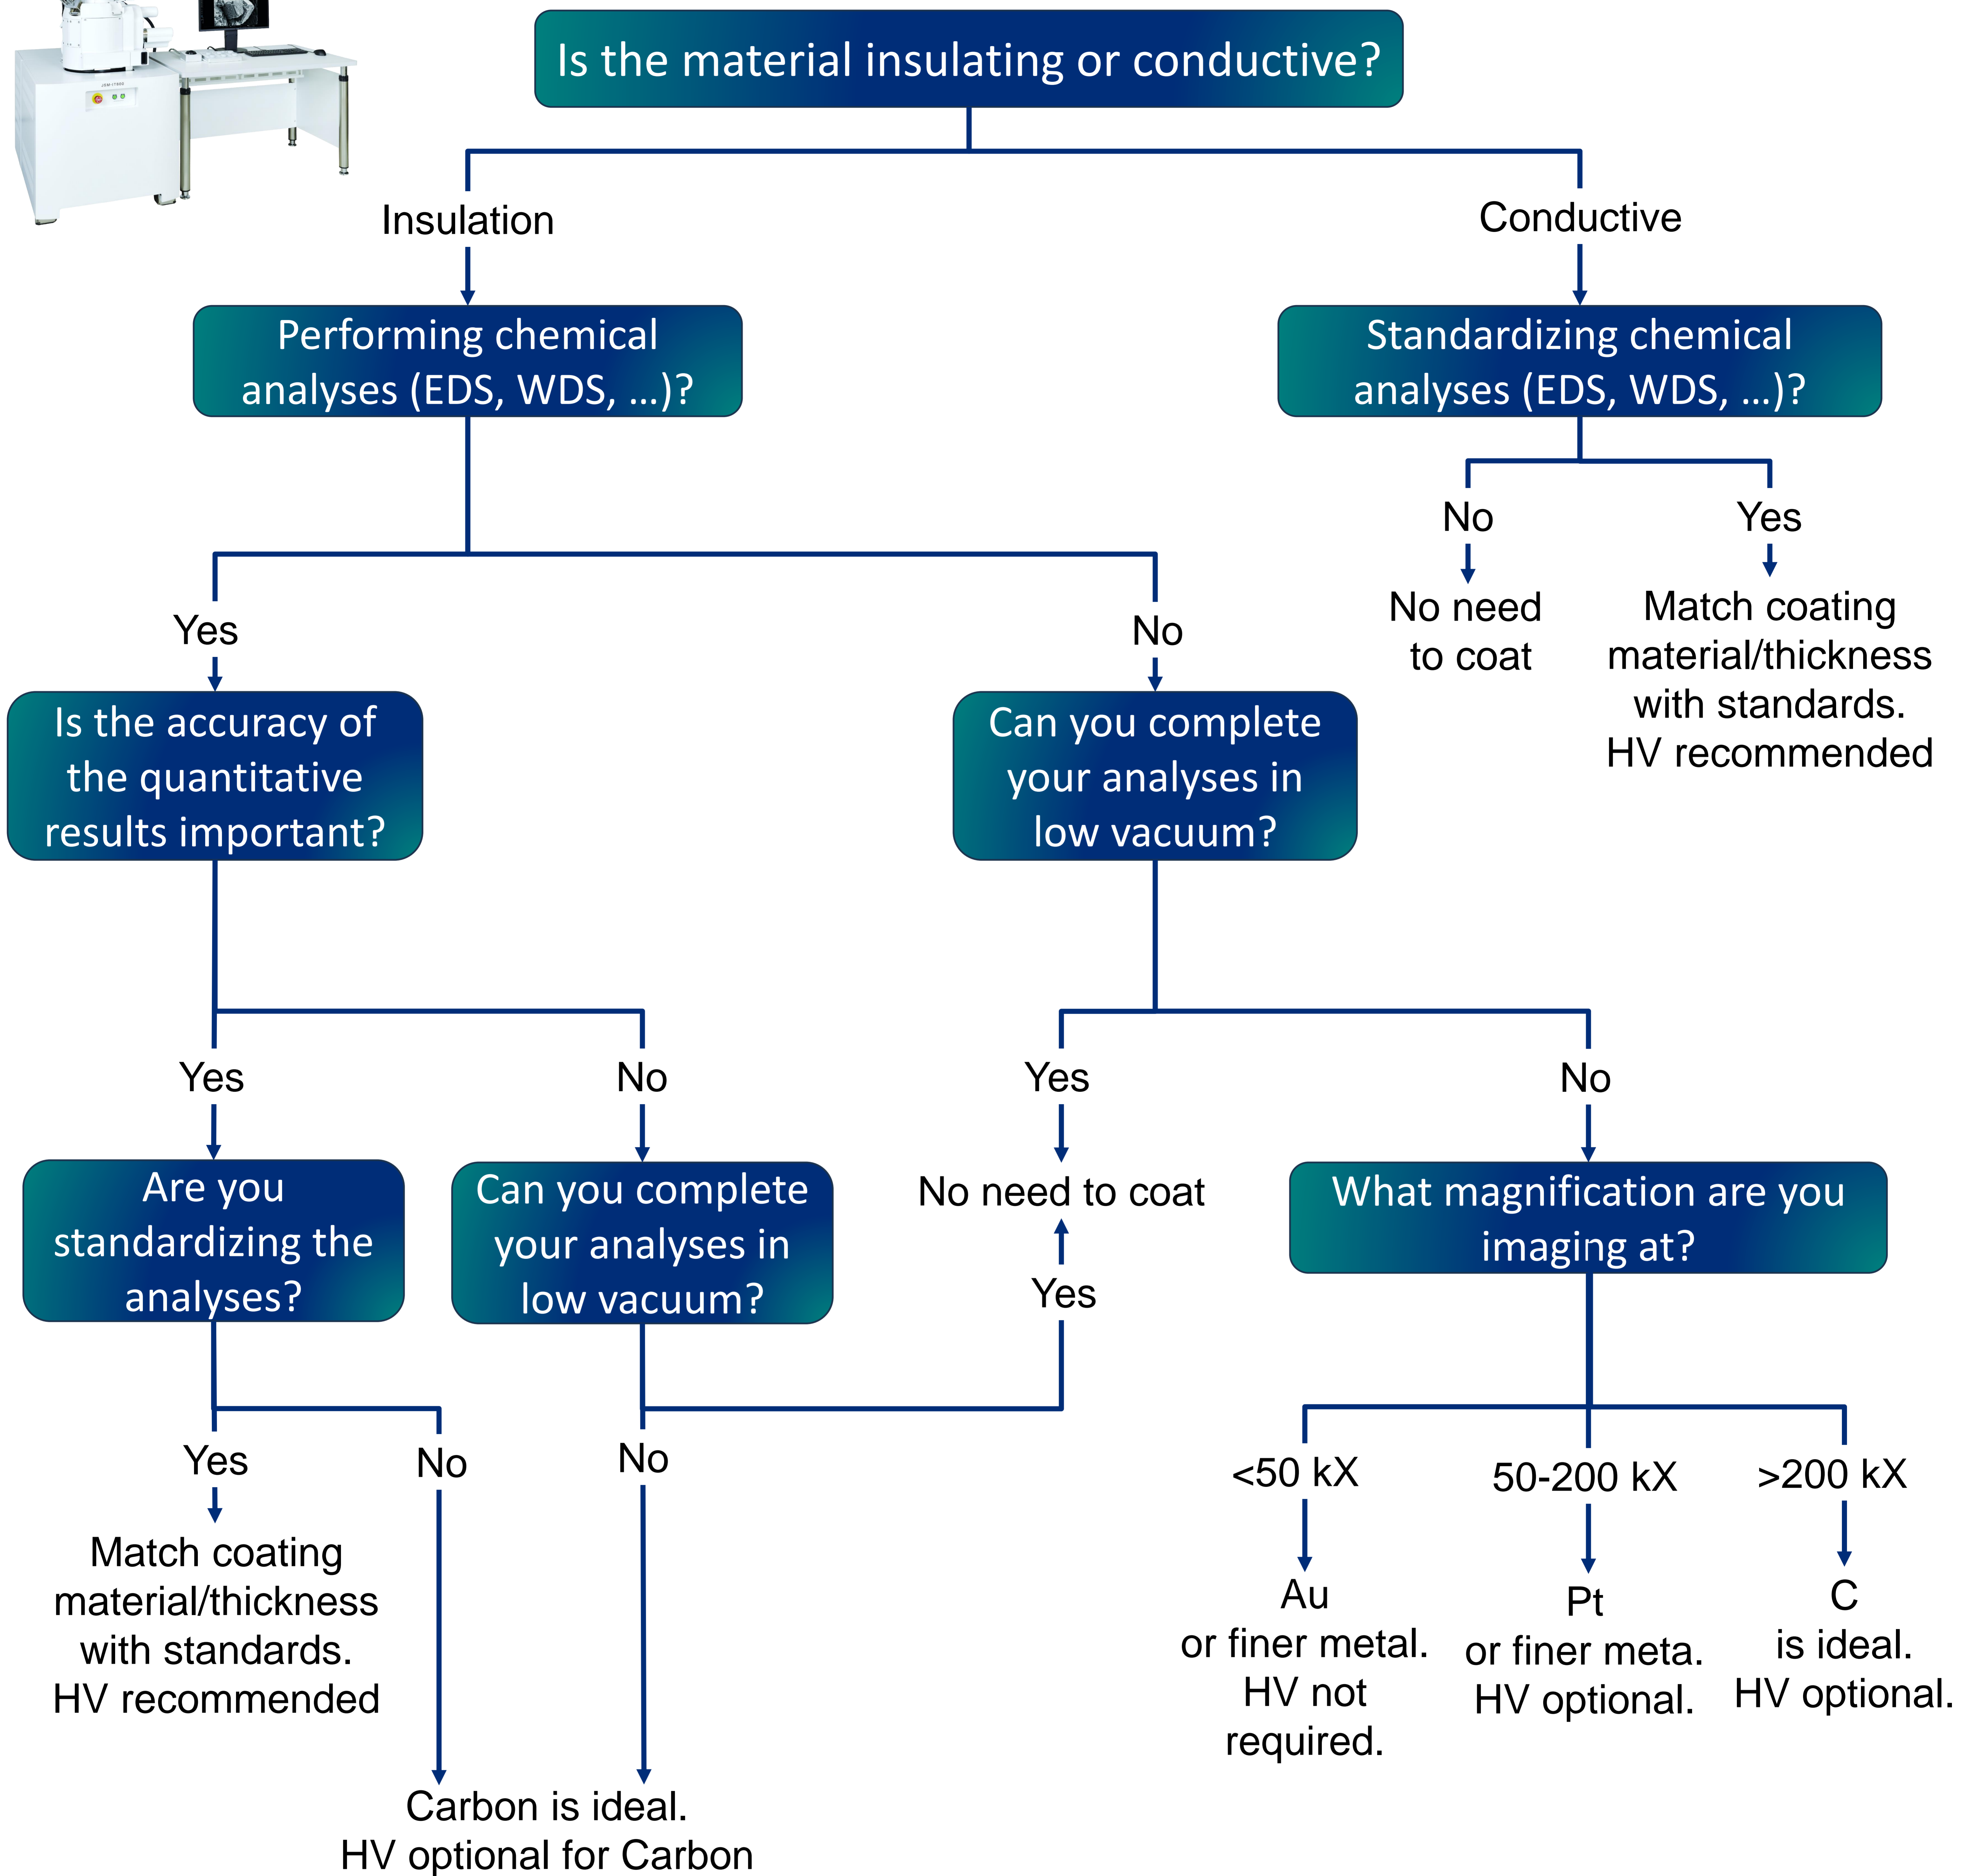

What conductive coating is the best for you?

Courtesy JEOL Microscopy

JEOL coating solutions

IB-29500VED
(C coater)

IB-29510VET
(C coater)

Smart Coater
(Au coater)

JEC-3000FC
(Pt coater)

EC-32010CC
(C coater)