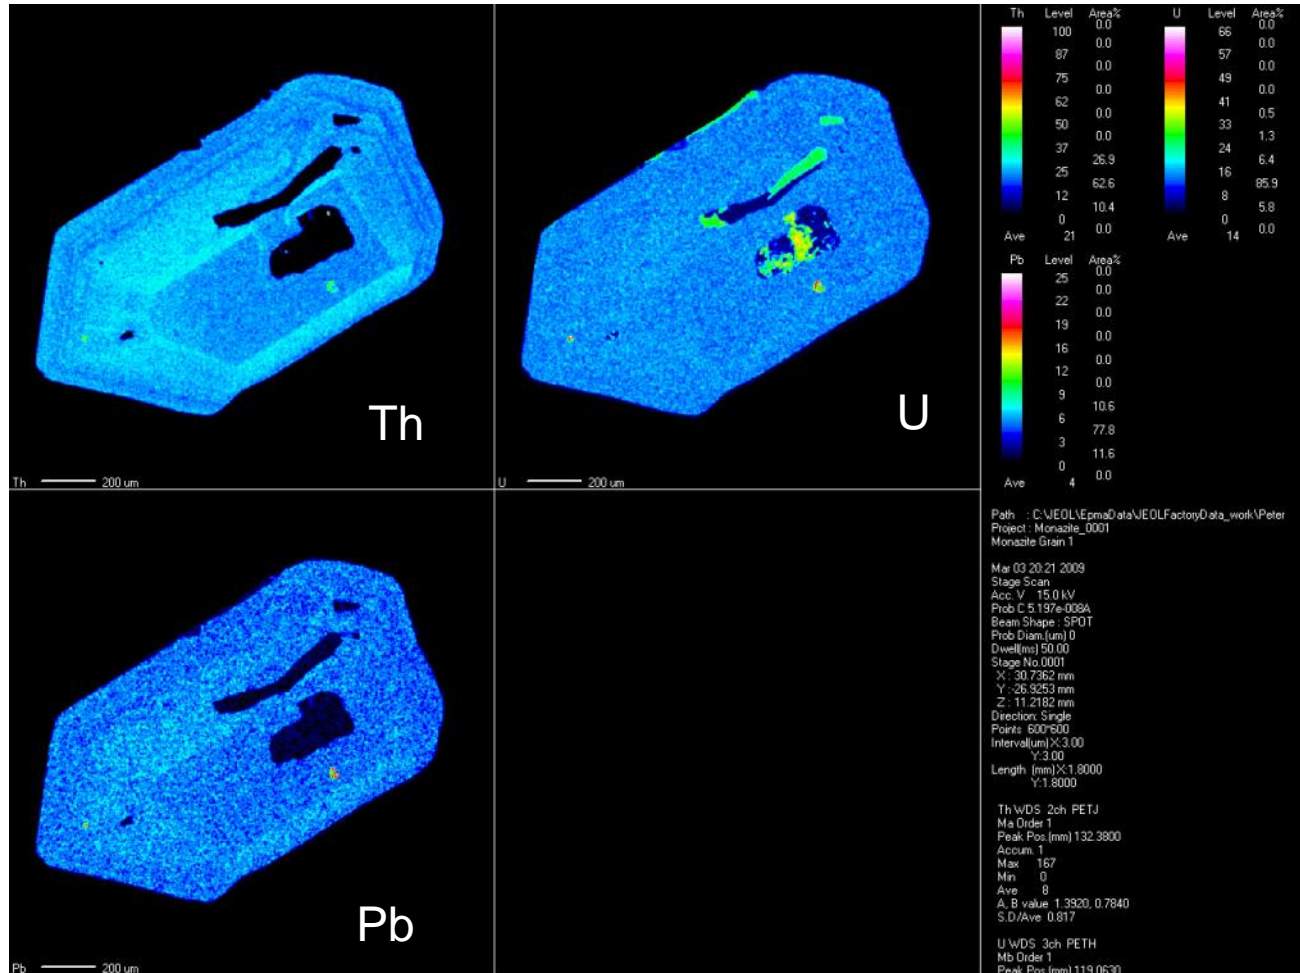

Backscattered Electron Images

Mineral: Monazite

WDS - Trace Element Mapping

Mineral: Monazite

WDS - Trace Element Mapping

Mineral: Monazite